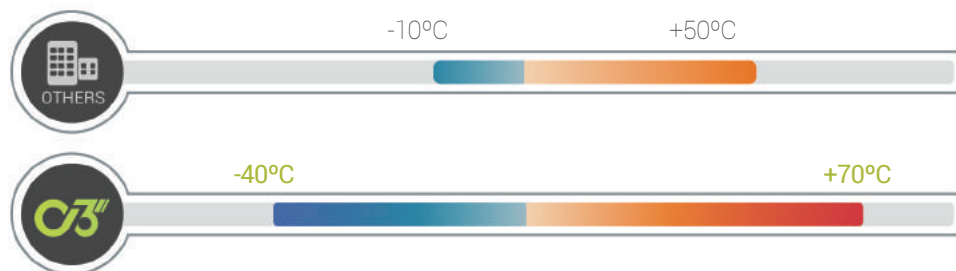

2 Extreme operating-temperature range | All outdoor models are tested under extreme temperatures.