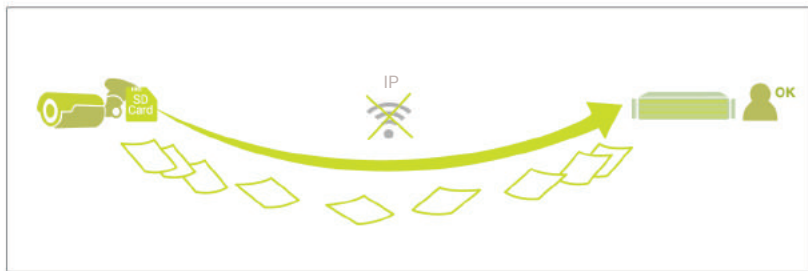

1 44x Optical Zoom

Enables long range license plate recognition and face recognition.

2 Optical Defog

Produces clear image through foggy and hazy air.

3 Dark Hunter ISP

Captures color image of fast-moving objects under low light condition. (30/60fps)

HIGH-END NVRS

4K & H.265

1 ANR (Automatic Network Recovery)

When the network connection is restored after interruption, Q300 reaches out to all the cameras in the network with built-in memories (eMMC or SD) to look for data stored in the camera while network connection is interrupted.