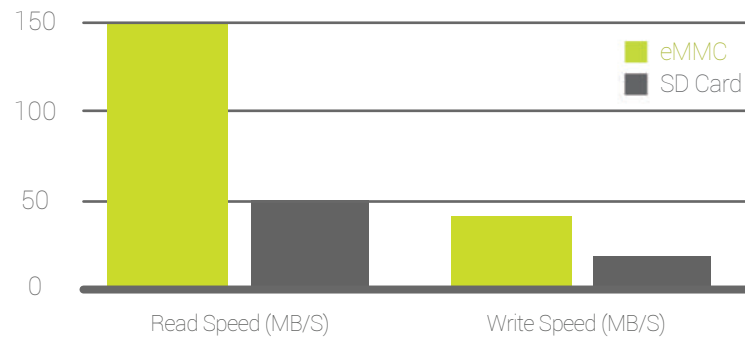

2 eMMC Technology

Built-in eMMC memory with built-in bad cell detection & recovery
20 times longer life than SD cards. Lower failure rate.