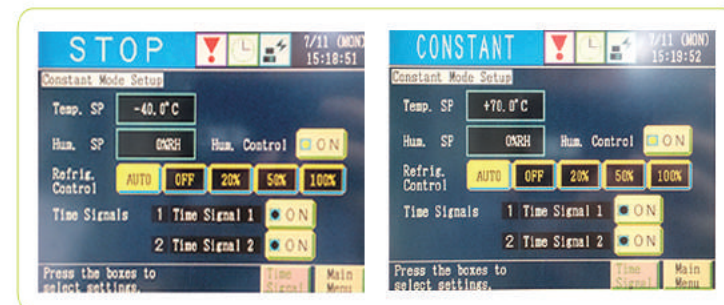

2 Extreme operating-temperature range | All outdoor models are tested under extreme temperatures.