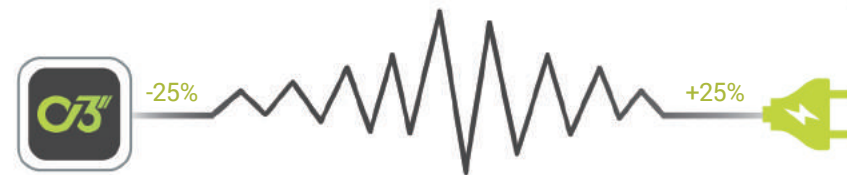

RELIABILITY

1 Wide range of voltage tolerance | Enhanced system stability with extra wide $\pm 25\%$ of input voltage tolerance.