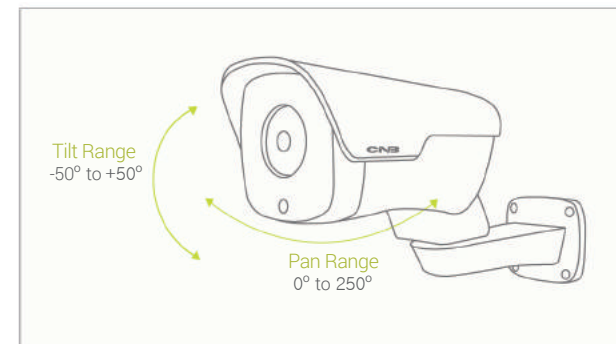

The result is - α 300 line of products.

α 300 line of products will do the job for the most demanding applications and projects.

RICH FEATURES & VERSATILITY

PT Bullet

1 A bullet camera with built-in PT mount

- 400 Presets with scan and patrol functions
- Remote PT control
- Self-locking worm gear design

2 eMMC Technology

Built-in eMMC memory with built-in bad cell detection & recovery
20 times longer life than SD cards. Lower failure rate.